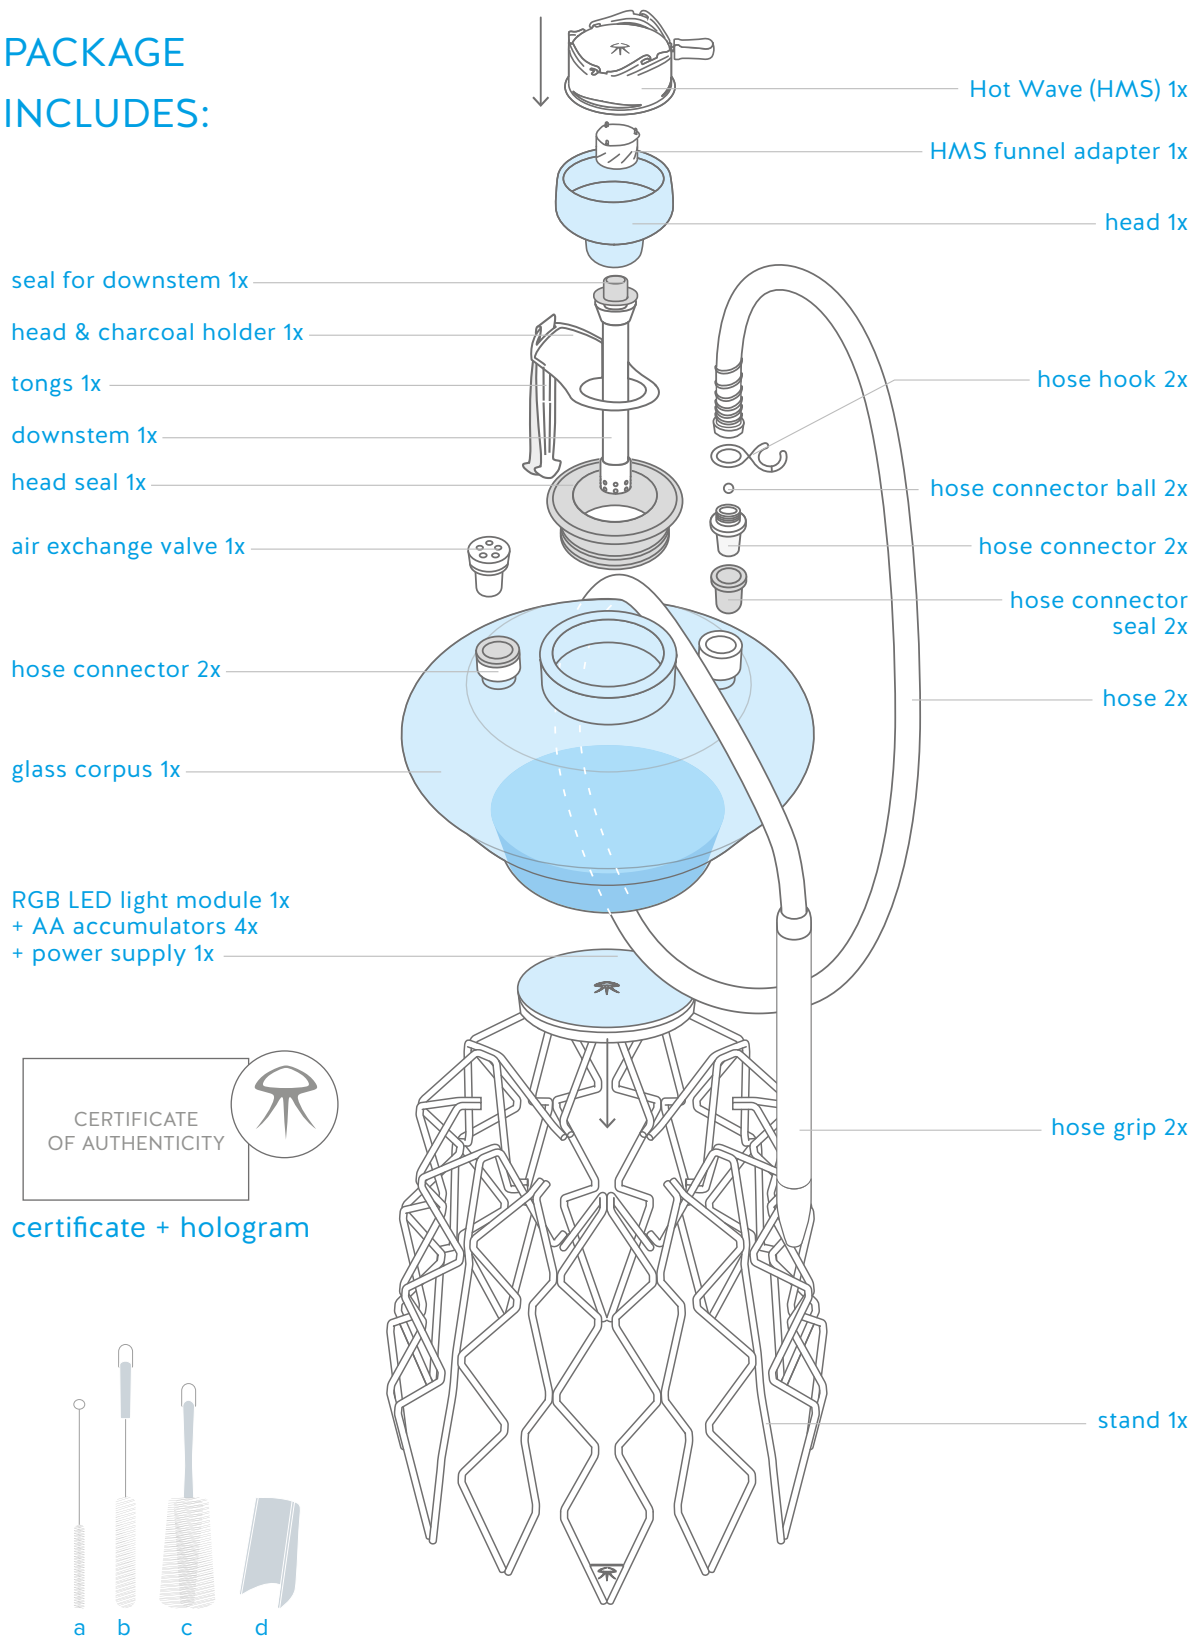

AURITA pipe model Nautila collection

PACKAGE INCLUDES:

CLEANING SET

- a) downstem brush 1x
- b) hose grip brush 1x
- c) glass corpus brush 1x
- d) scrubbing pad for head 1x

SPARE PARTS PACKAGE

- hose connector ball (set of 3 pcs) 1x
- head seal 1x
- hose connector seal 2x
- seal for downstem 1x